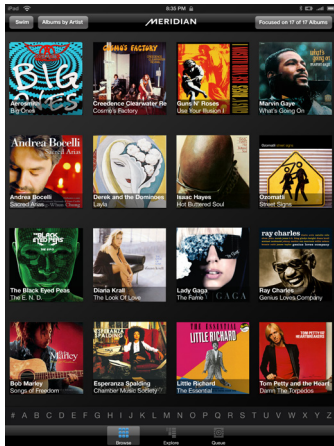

Reorder, remove, replay, loop or shuffle the contents of the Play Queue.

Enjoy album artwork, see other related albums – even read online reviews.

Instantly access a powerful text-based search facility, transport and volume controls and zone selection.

Manage Play Queues and transfer them between zones.

**Meridian Audio Limited**

meridian-audio.com

# Meridian Sooloos Core Control

Application for iPad

Sample screens from the Meridian Sooloos Core Control Application for iPad. L to R: Album Browser, Internet Radio browser, Play Queue, Album Tracks. All screens have portrait and landscape modes.

from album info, Genres, Composers and Credits, to Labels, Tags, Moods, and even 'forensic' detail such as quality, or when a track was last played. You can also recall previous saved Focus selections.