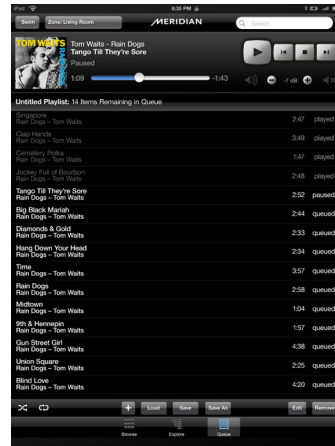

Reorder, remove, replay, loop or shuffle the contents of the Play Queue.

Enjoy album artwork, see other related albums – even read online reviews.

Instantly access a powerful text-based search facility, transport and volume controls and zone selection.

Manage Play Queues and transfer them between zones.

**Meridian Audio Limited**

meridian-audio.com

# Meridian Sooloos Core Control

Application for iPad

Sample screens from the Meridian Sooloos Core Control Application for iPad. L to R: Album Browser, Internet Radio browser, Play Queue, Album Tracks. All screens have portrait and landscape modes.

from album info, Genres, Composers and Credits, to Labels, Tags, Moods, and even 'forensic' detail such as quality, or when a track was last played. You can also recall previous saved Focus selections.